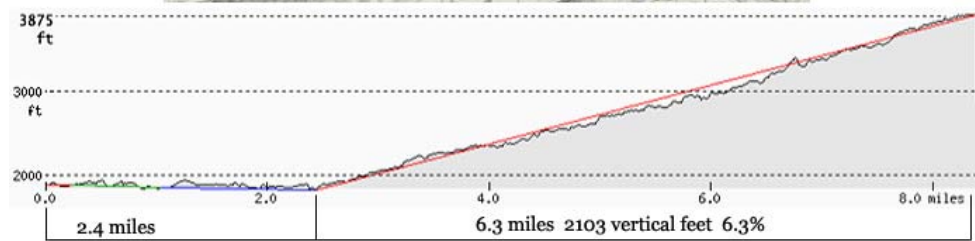

Virginia Tech Cycling Team

The Belony's Pony
Road Race and Time Trial
April 5th and 6th

	Laps	Distance	Start Time
Mens C	2	32.2	9:00
Womens B	1	19.2	9:05
Mens D	1	19.2	9:10
Mens A	5	71.4	11:00
Mens B	4	58.3	11:05
Womens A	3	45.3	11:10

Race: The course is rolling with no major climbs. The finish is on an uphill grade.

Race staging: Staging, start and finish will be at the Simonsville Volunteer Fire Department on VA-42. From there the race will proceed north on VA-42.

Directions: From I-81 travel west on VA-460 past Blacksburg towards Pearisburg. Turn right off VA-460 onto VA-42. Travel 10 miles north on VA-42 to Simonsville Volunteer Fire Department on the left.

Contact: Reid Beloni rbeloni@vt.edu 704-577-3865
<http://www.cycling.org.vt.edu/>

8.7 Miles	Start Time
Mens A	11:00
Mens B	11:05
Womens A	11:10
Mens C	11:15
Mens D	11:20
Womens B	11:25

Race: This is a mass start event. Categories will begin together as a field but will be scored as an individual time trial. The first 2.4 miles are flat to rolling. The last 6.3 miles is a fairly steady grade to the top of Mountain Lake. The race finishes at the top of Mountain Lake at the entrance to the hotel.

Race staging: will be at the Newport community center on VA 42. The race will roll out to Clover Hollow Rd before starting. Vehicles can be left at Mountain Lake Hotel for riders after the race. Facilities will also be available at the finish.

Directions: From I-81 travel west on VA-460 past Blacksburg towards Pearisburg. Turn right off VA-460 onto VA-42. Travel 1 mile north on VA-42 to Newport Community Center on right.

Road Race: $17 Time Trial: $12

Registration: <http://www.geocities.com/crazybikerfromtheacc/>