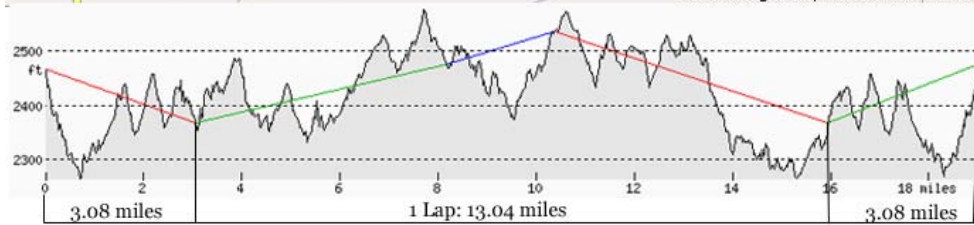

# Virginia Tech Cycling Team

The Belony's Pony  
Road Race and Time Trial  
April 5<sup>th</sup> and 6<sup>th</sup>

	Laps	Distance	Start Time
Mens C	2	32.2	9:00
Womens B	1	19.2	9:05
Mens D	1	19.2	9:10
Mens A	5	71.4	11:00
Mens B	4	58.3	11:05
Womens A	3	45.3	11:10

**Race:** The course is rolling with no major climbs. The finish is on an uphill grade.

**Race staging:** Staging, start and finish will be at the Simonsville Volunteer Fire Department on VA-42. From there the race will proceed north on VA-42.

**Race:** This is a mass start event. Categories will begin together as a field but will be scored as an individual time trial. The first 2.4 miles are flat to rolling. The last 6.3 miles is a fairly steady grade to the top of Mountain Lake. The race finishes at the top of Mountain Lake at the entrance to the hotel.