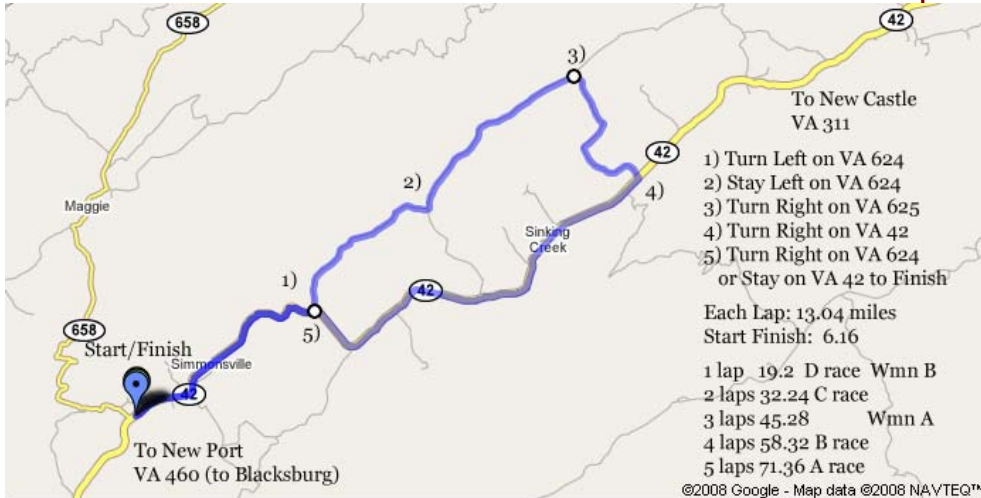

Virginia Tech Cycling Team

The Belony's Pony
Road Race and Time Trial
April 5th and 6th

	Laps	Distance	Start Time
Mens C	2	32.2	9:00
Womens B	1	19.2	9:05
Mens D	1	19.2	9:10
Mens A	5	71.4	11:00
Mens B	4	58.3	11:05
Womens A	3	45.3	11:10

Race: The course is rolling with no major climbs. The finish is on an uphill grade.

Race staging: Staging, start and finish will be at the Simonsville Volunteer Fire Department on VA-42. From there the race will proceed north on VA-42.

Directions: From I-81 travel west on VA-460 past Blacksburg towards Pearisburg. Turn right off VA-460 onto VA-42. Travel 10 miles north on VA-42 to Simonsville Volunteer Fire Department on the left.

Contact: Reid Beloni rbeloni@vt.edu 704-577-3865
<http://www.cycling.org.vt.edu/>

8.7 Miles	Start Time
Mens A	11:00
Mens B	11:05
Womens A	11:10
Mens C	11:15
Mens D	11:20
Womens B	11:25

Race: This is a mass start event. Categories will begin together as a field but will be scored as an individual time trial. The first 2.4 miles are flat to rolling. The last 6.3 miles is a fairly steady grade to the top of Mountain Lake. The race finishes at the top of Mountain Lake at the entrance to the hotel.

Race staging: will be at the Newport community center on VA 42. The race will roll out to Clover Hollow Rd before starting. Vehicles can be left at Mountain Lake Hotel for riders after the race. Facilities will also be available at the finish.

Directions: From I-81 travel west on VA-460 past Blacksburg towards Pearisburg. Turn right off VA-460 onto VA-42. Travel 1 mile north on VA-42 to Newport Community Center on right.

Road Race: $17 Time Trial: $12

Registration: <http://www.geocities.com/crazybikerfromtheacc/>